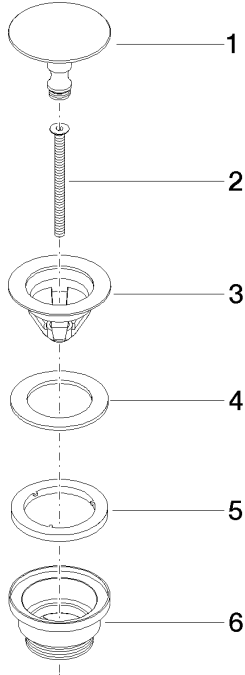

**Basin Waste without press-closing 1 1/4" - Brushed Bronze**

IMO

10 126 970

Fits: IMO, LULU, MADISON, MEM, TARA,  
CL.1, LISSÉ, VAIA, META, CYO

	Brushed Bronze	10 126 970-42
	Chrome	10 126 970-00
	Brushed Platinum	10 126 970-06
	Platinum	10 126 970-08
	Durabross (23kt Gold)	10 126 970-09
	Dark Chrome	10 126 970-19
	Light Gold	10 126 970-26
	Brushed Light Gold	10 126 970-27
	Brushed Durabross (23kt Gold)	10 126 970-28
	Matte Black	10 126 970-33
	Brushed Champagne (22kt Gold)	10 126 970-46
	Champagne (22kt Gold)	10 126 970-47
	Brushed Chrome	10 126 970-93
	Brushed Dark Platinum	10 126 970-99

## Basin Waste without press-closing 1 1/4" - Brushed Bronze

---

IMO

10 126 970

Only suitable for sinks without an overflow.

10 126 970

Parts for other finishes can be found here: [Chrome](#)

### Spare parts list

No.	Item Number	Name	Quantity used	Delivery time
1	09 31 20 097-42	plug	1	60
2	09 30 30 179 90	screw	1	2
3	09 11 01 038-42	cup	1	60
4	09 14 05 061 90	seal	1	2
5	09 14 03 153 90	seal	1	2
6	09 11 10 156-42	connection	1	60